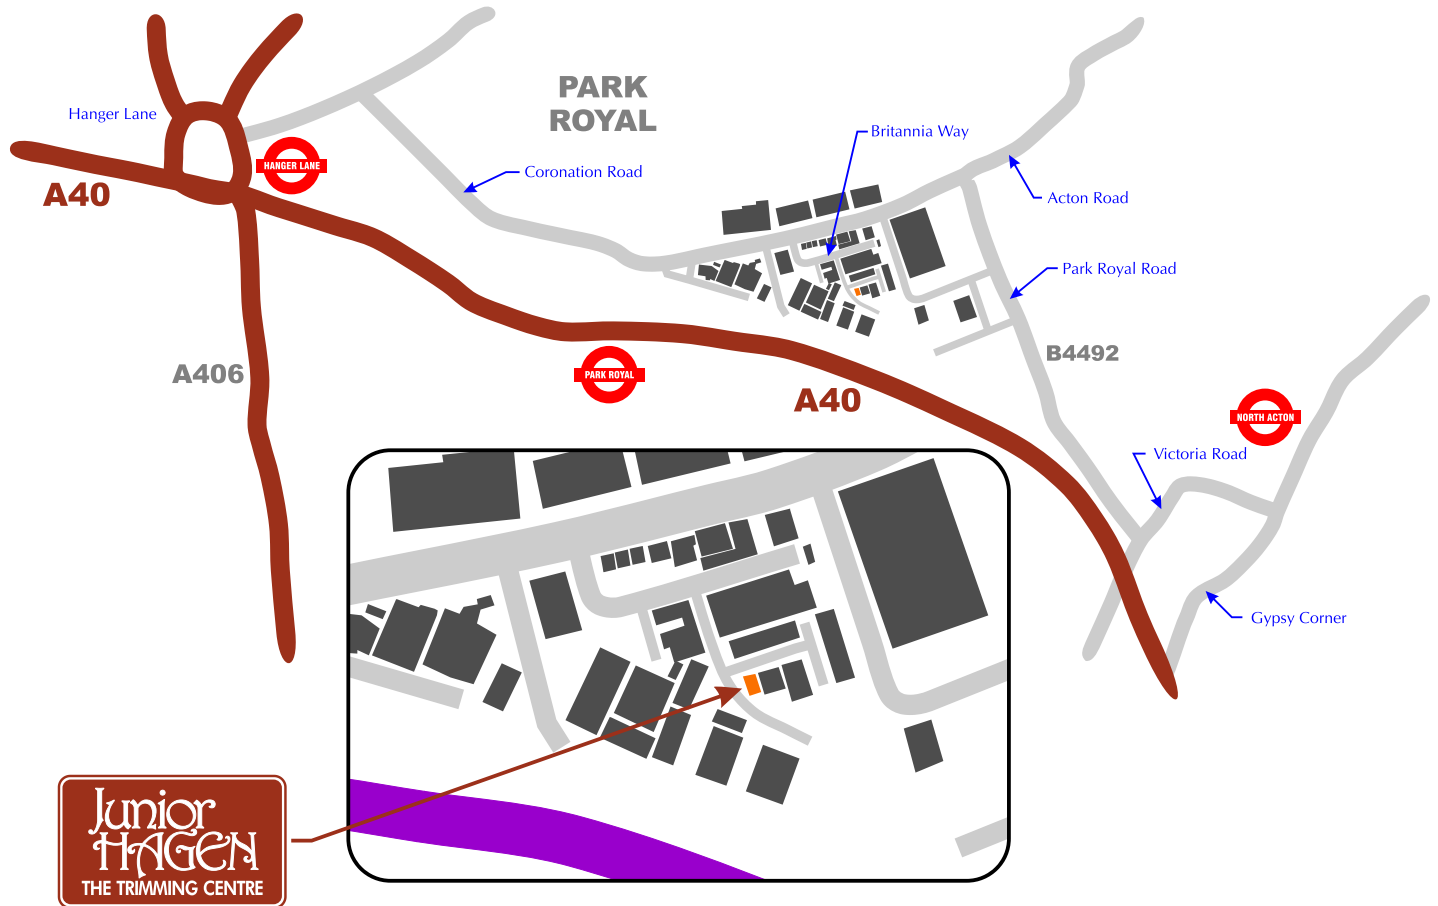

Directions Junior Hagen Ltd (London)

JUNIOR HAGEN LTD.

8 Park Royal Metro Centre,
Britannia Way,
London NW10 7PA
United Kingdom

Tel: +44 (0) 20 8965 0707

Fax: +44 (0) 20 8965 4948

E-mail: sales@junior-hagen.com

Directions by road

From West (A40).

At Hanger Lane roundabout, take third exit onto Twyford Abbey Road.

From East (A40).

At Hanger Lane roundabout, take fifth exit onto Twyford Abbey Road.

From North (A406).

At Hanger Lane roundabout, take first exit onto Twyford Abbey Road.

Continue down Twyford Abbey Road, then take the second right onto Coronation Road. Take the third right onto Britannia Way and follow the road into the business Park

Directions by tube

Nearest tube stations are Park Royal and North Acton.

Park Royal Station

- Take the right hand exit out of the station
- Turn right and walk for about 100 yards until you see a flight of steps leading downwards on your right hand side
- Take a right at the bottom of the steps and continue walking straight, this lane will come onto Coronation road
- Take a right and proceed down Coronation Road
- Take third right into Britannia Way and follow the road into the business park

North Acton Station

- Take the right hand exit out of the station
- Turn right and walk for about 200 yards crossing the road onto Victoria Road
- Take the first right onto Park Royal Road
- Continue and take the third left onto Coronation Road.
- Continue along Coronation Road
- Take the second left leading into Britannia Way and follow the road into the business park